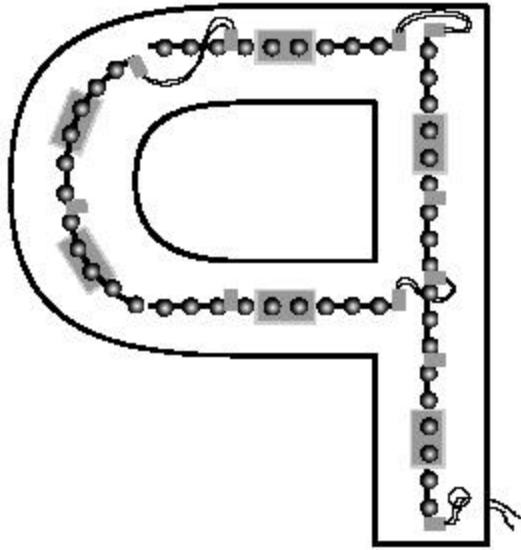

STARBRIGHT LED FLEXOR

Flexor Wiring Example

Sample Layout of FLEXOR

奇立电源
QILI POWER

CLASS 2 POWER SUPPLY

MODEL : QL-08011-b1204170F

INPUT : AC 100 - 240V 50/60Hz

OUTPUT : 12V --- 4170mA

LISTED
56HG
E239831

CAUTION:

FOR INDOOR USE ONLY

RISK OF ELECTRIC SHOCK. DO NOT
EXPOSE TO LIQUID, VAPOR, OR RAIN

东莞市奇立电源有限公司
QILI POWER ELECTRONICS CO., LTD

中国制造 (MADE IN CHINA)

SECTION DETAIL

Channel Letter Serial Connection Diagram

Wall

Back of the Channel letter

3' connection wire