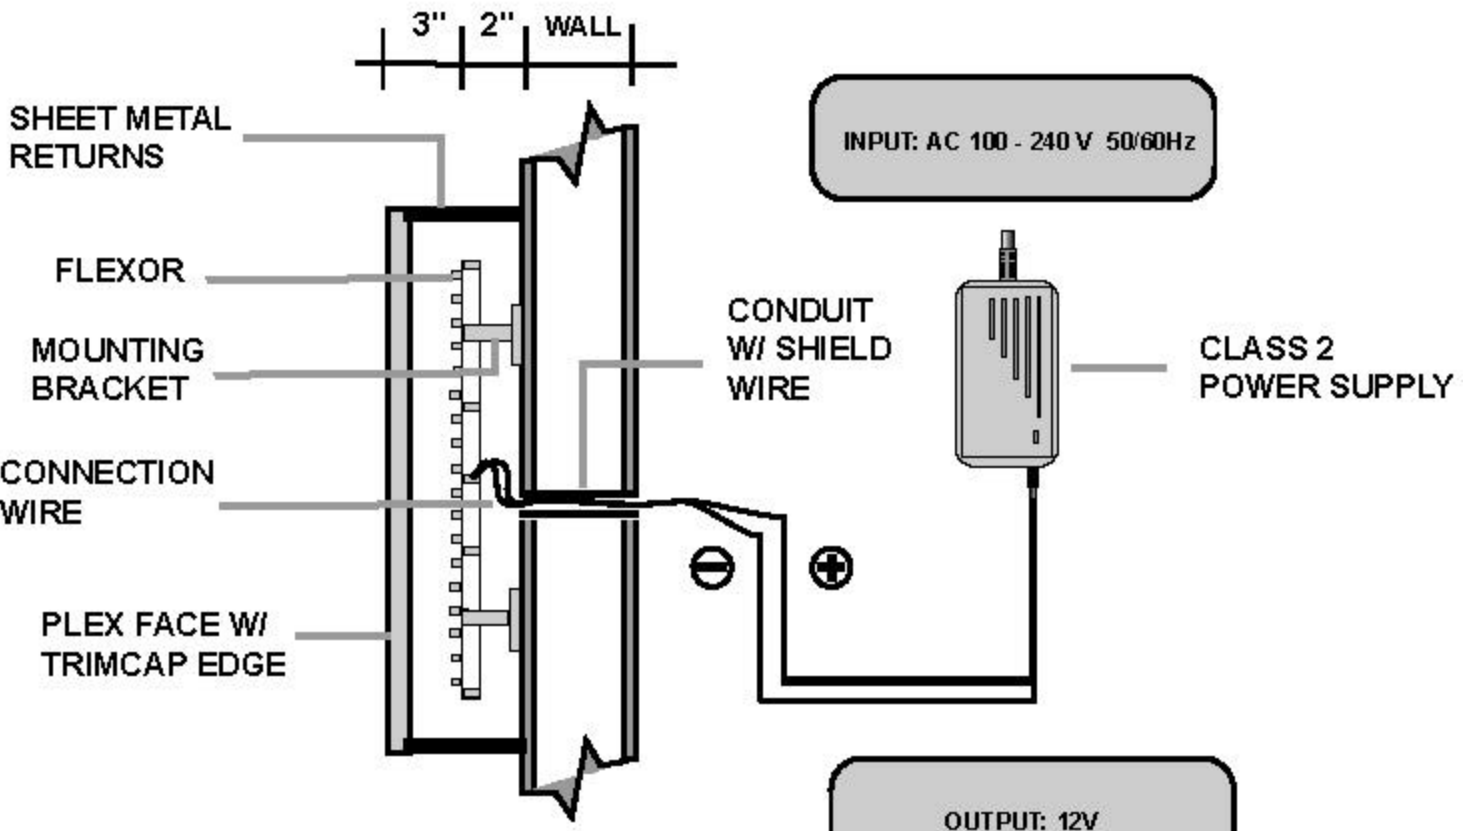

LISTED
56HG
E239831

CAUTION:

FOR INDOOR USE ONLY

RISK OF ELECTRIC SHOCK. DO NOT
EXPOSE TO LIQUID, VAPOR, OR RAIN

东莞市奇立电源有限公司
QILI POWER ELECTRONICS CO., LTD

中国制造 (MADE IN CHINA)

SECTION DETAIL

Channel Letter Serial Connection Diagram

Wall

Back of the Channel letter

3' connection wire