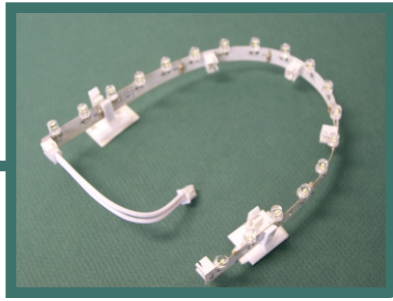

STARBRIGHT LED FLEXOR

Flexor Wiring Example

Sample Layout of FLEXOR

奇立电源
QILI POWER

CLASS 2 POWER SUPPLY

MODEL : QL-08011-b1204170F

INPUT : AC 100 - 240V 50/60Hz

OUTPUT : 12V --- 4170mA

LISTED
56HG
E239831

CAUTION:

FOR INDOOR USE ONLY

RISK OF ELECTRIC SHOCK. DO NOT
EXPOSE TO LIQUID, VAPOR, OR RAIN

东莞市奇立电源有限公司
QILI POWER ELECTRONICS CO., LTD

中国制造 (MADE IN CHINA)

SECTION DETAIL

Channel Letter Serial Connection Diagram

Wall

Back of the Channel letter

3' connection wire