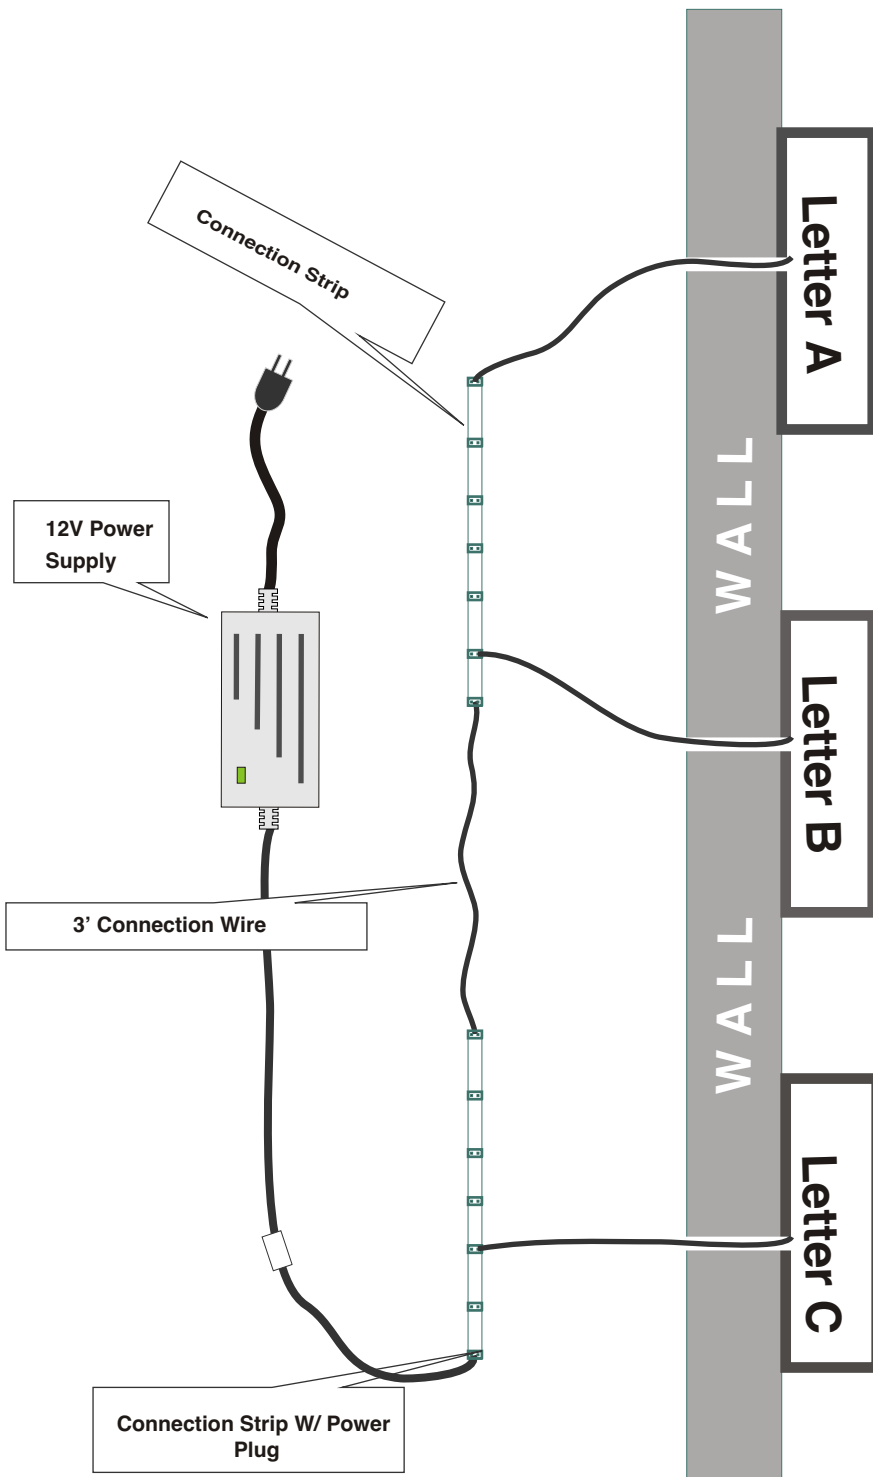

STARBRIGHT LED FLEXOR

Flexor Wiring Example

Sample Layout of FLEXOR

奇立电源
QILI POWER

CLASS 2 POWER SUPPLY

MODEL : QL-08011-b1204170F

INPUT : AC 100 - 240V 50/60Hz

OUTPUT : 12V --- 4170mA

LISTED
56HG
E239831

CAUTION:

FOR INDOOR USE ONLY

RISK OF ELECTRIC SHOCK. DO NOT
EXPOSE TO LIQUID, VAPOR, OR RAIN

东莞市奇立电源有限公司
QILI POWER ELECTRONICS CO., LTD

中国制造 (MADE IN CHINA)

SECTION DETAIL

Channel Letter Serial Connection Diagram

Wall

Back of the Channel letter

3' connection wire